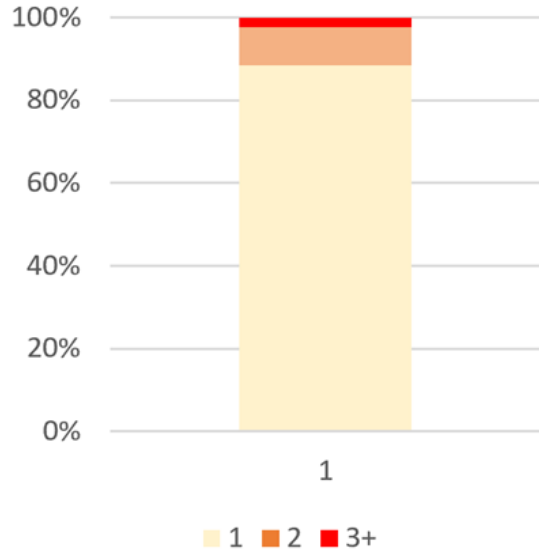

Repeat Offenders