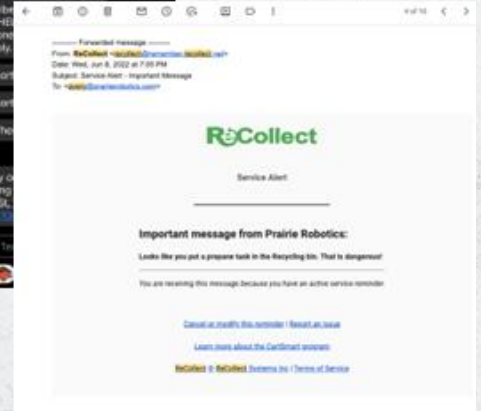

# Digital Notifications

**PRAIRIE  
ROBOTICS**  
RECYCLING MADE SIMPLE

**ReCollect**

**Email**

**Text**

**In-App  
Notification**

**FORT ST. JOHN**  
The Energetic City

**ReCollect**