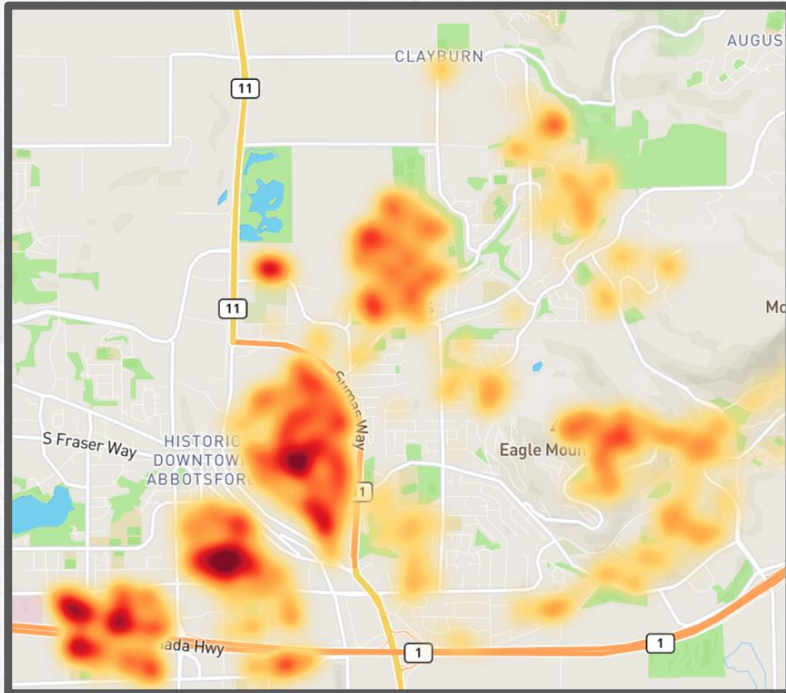

Collections 1 - 4: Baseline