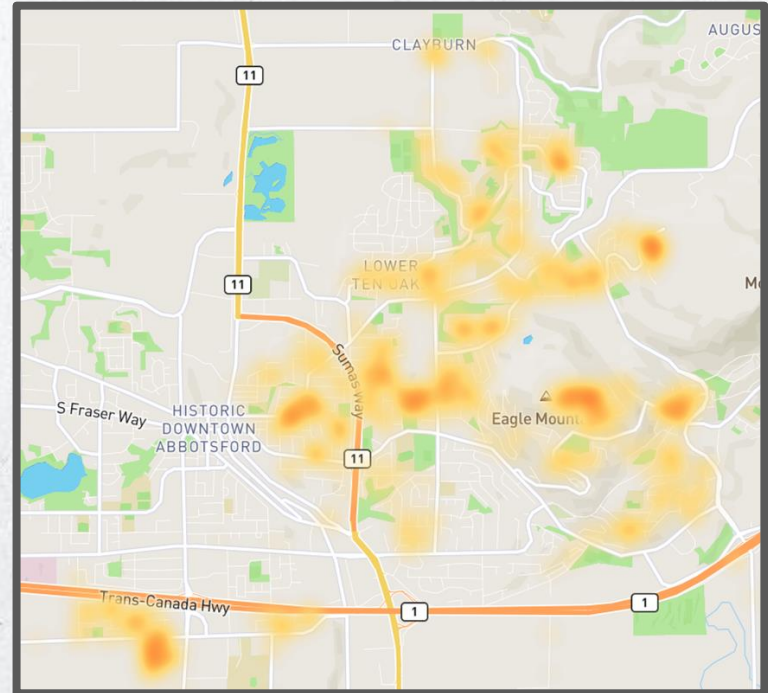

Collections 5 - 8: Education